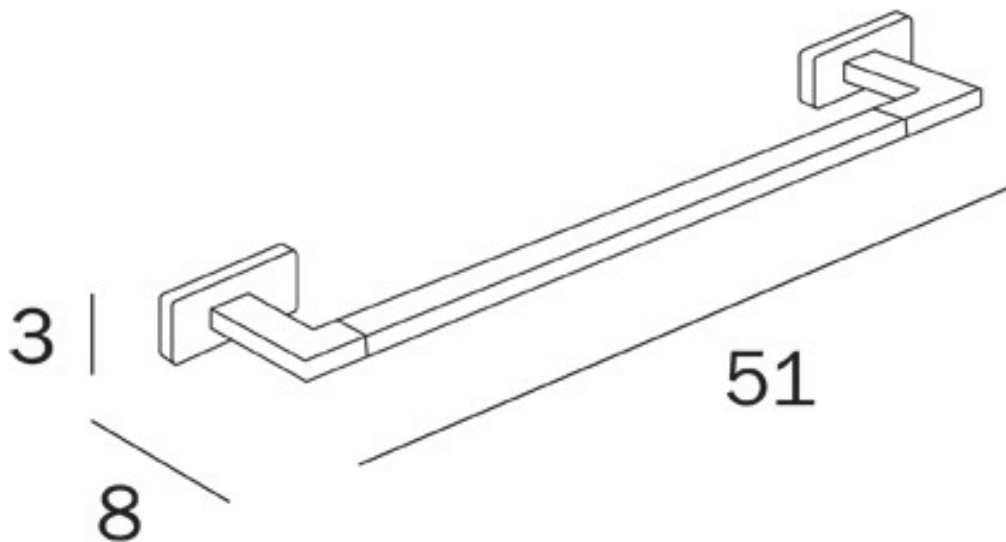

Gold Plate - A1818B DR

Rose Gold - A1818B OR

Brushed Rose Gold - A1818B OS

Bronze - A1818B BZ

Manufactured in Italy

2 Year Replacement Warranty

Proudly imported and distributed by
Gro Agencies Pty Ltd
Unit 2 / 37 Howe St, Osborne Park, WA, 6017
P 08 9446 3288 E info@groagencies.com.au W www.groagencies.com.au